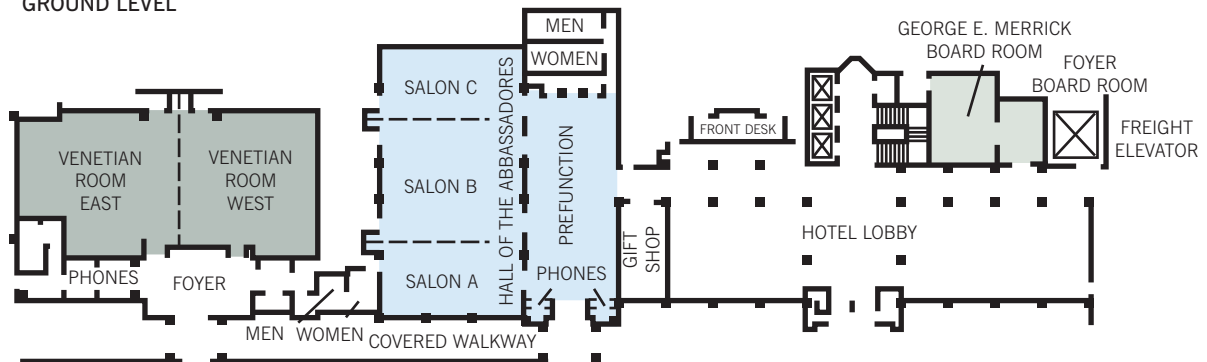

Hyatt Regency Coral Gables

DIRECTIONS

From Miami International Airport (5 miles): Exit LeJuene Rd. South to Coral Gables. Turn left on Alhambra Circle. The hotel is 2 blocks on right. From Ft. Lauderdale Airport (45 minutes): Take I-95 South, which turns into U.S. 1/South Dixie Hwy. Turn right onto Bird Rd. (S.W. 40th St.). Go to next light, Douglas Rd. (S.W. 37th Ave.). Turn right to Alhambra Plaza, then turn left. Hotel is on left.

GROUND LEVEL

2ND LEVEL

♿ ALL MEETING SPACE, RESTROOMS & TELEPHONES ARE WHEELCHAIR ACCESSIBLE